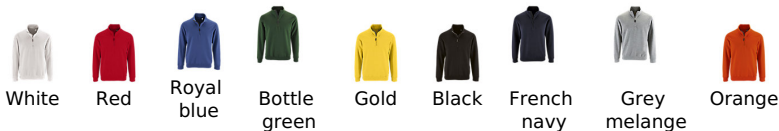

Quality

Style

Zip high collar
 Contrast underflap
 Set-in sleeves
 Ribbed cuffs and bottom
 Tubular

Available sizes

Sizes	S	M	L	XL	XXL	3XL
A/B	70/51	71/54	72/57	73/60	74/63	75/66

Available colours

Packaging